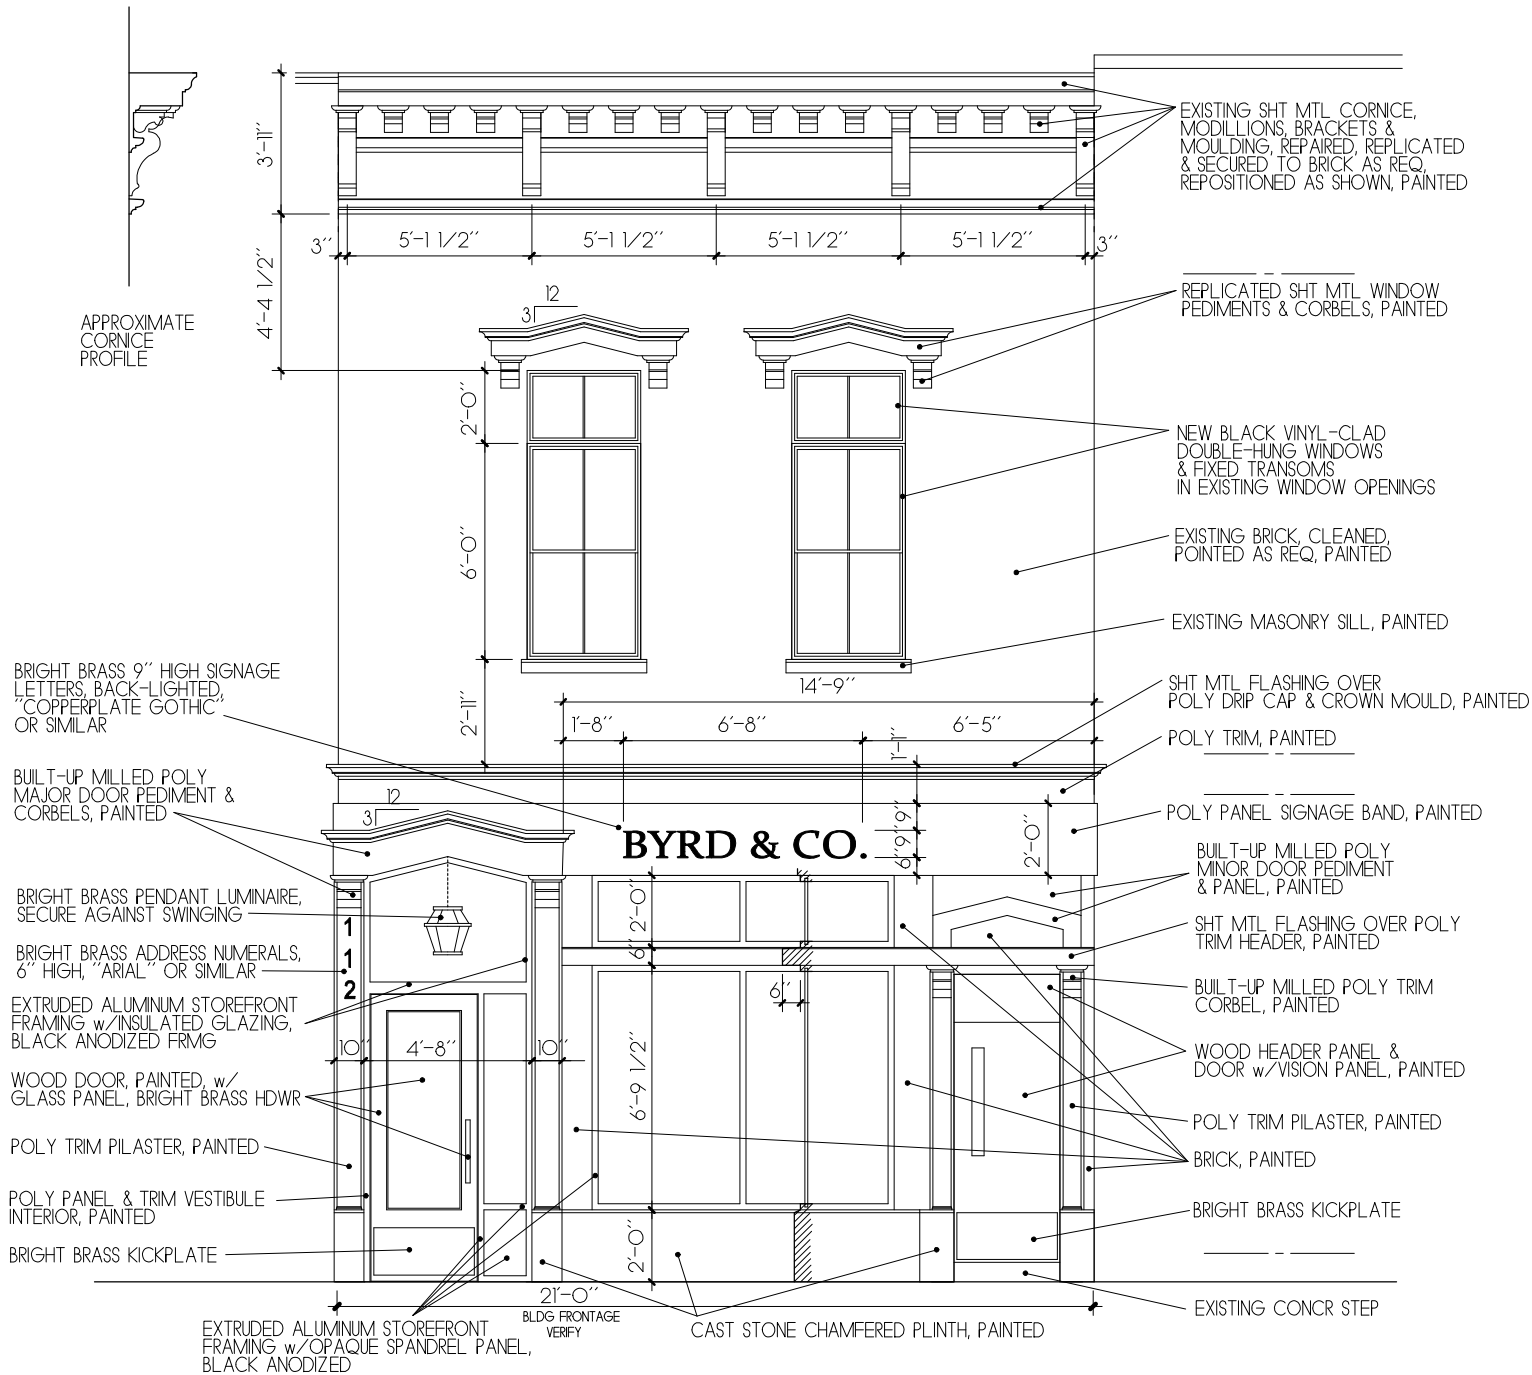

Facade Renovation
 JOB NO. ES-Main St
 DATE 3/5/2021
 DRAWN BY RR
 APPROVED BY
 REVISIONS
 Copyright Reserved Reed Richins 2020

SHEET NO.
1

PROPOSED 112 MAIN STREET WADSWORTH
FRONT ELEVATION

ALL PAINT COLORS AND FINISHES PER COLOR SCHEME
 DIMENSIONS TO BE VERIFIED

3/16"=1'-0"